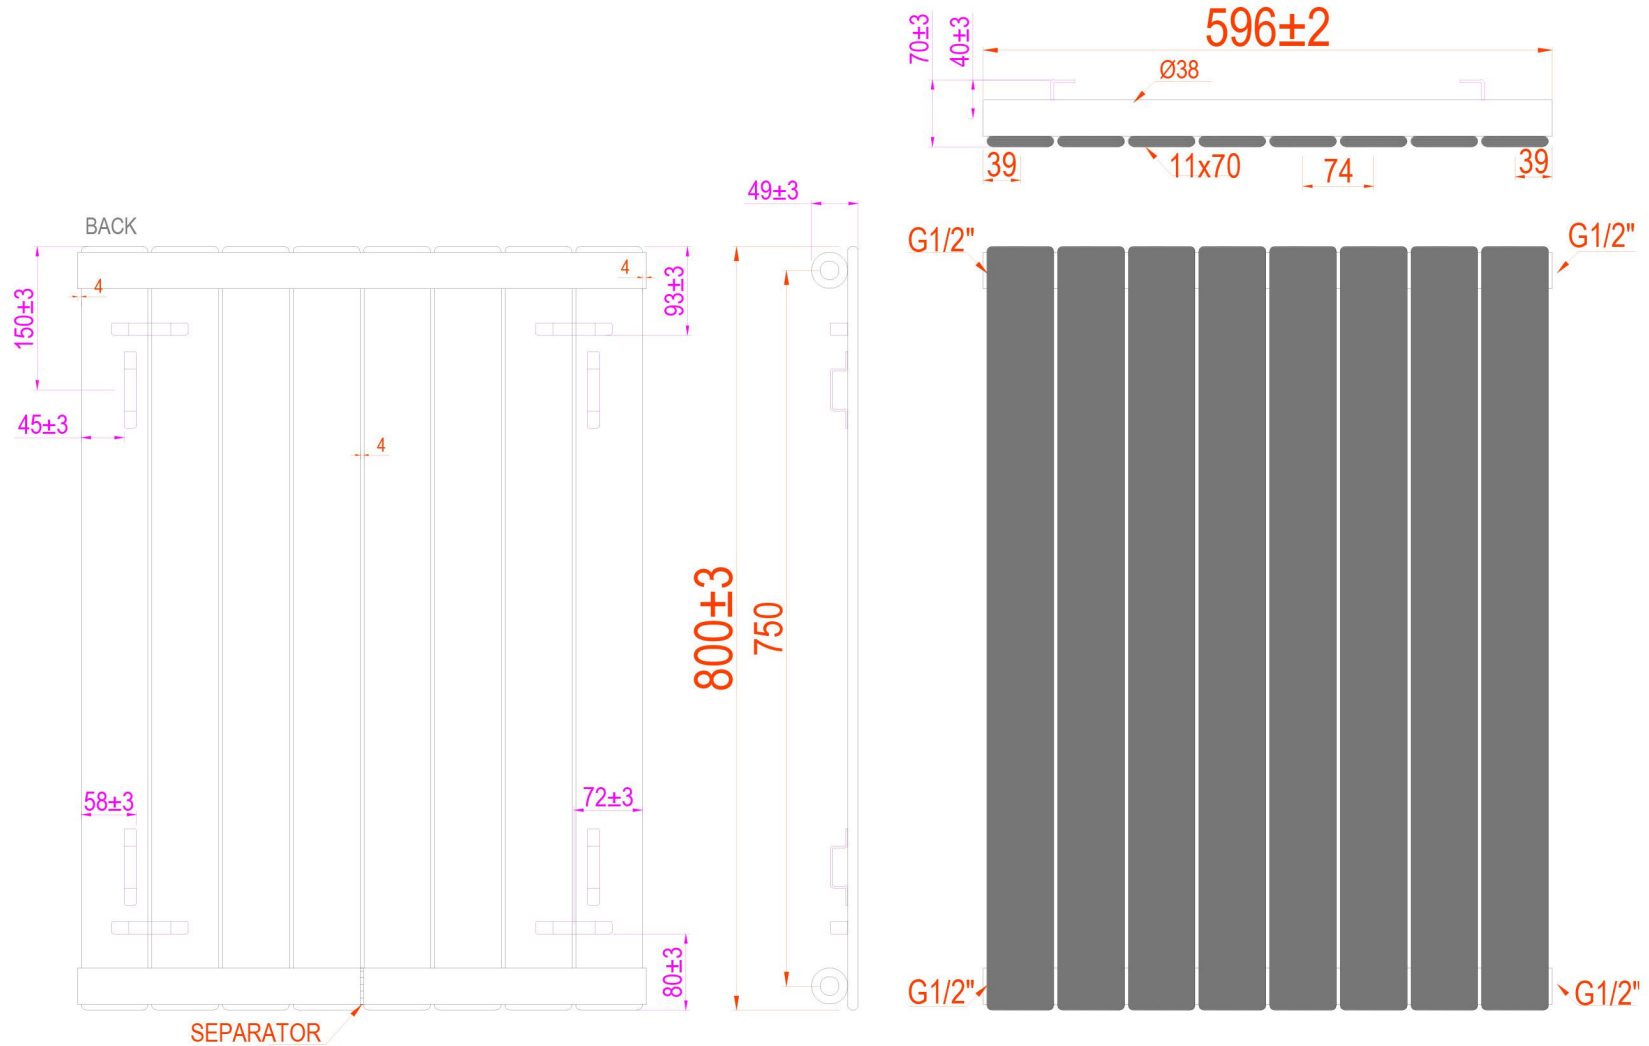

Addington II Type 10 Vertical/Horizontal 800 x 596mm.

Technical Drawing

Eastbrook 

Eastbrook Road, Gloucester GL4 3DB

Technical Helpline : 01452 317890

Mon - Fri / 8am - 5pm

Email : technical@eastbrookco.com